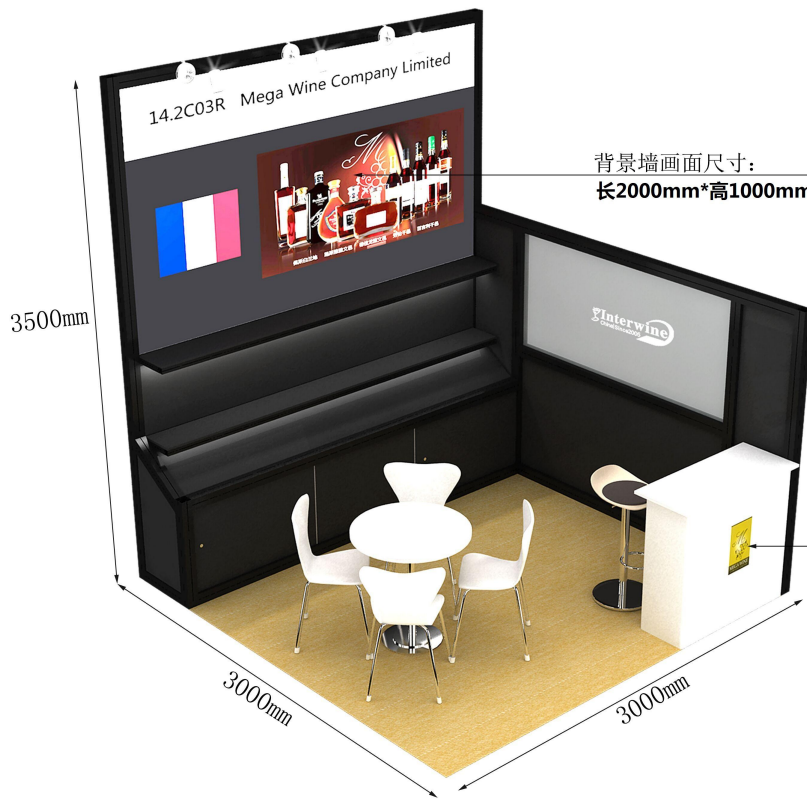

Background wall picture size: 2000x1000 mm
背景墙画面尺寸: 2000x1000 mm

Information desk size: 970x880 mm
接待台正面画面尺寸: 970x880 mm

Showcase
展示柜

Round table
洽谈桌

Spotlight
射灯

Bar chair
吧椅

Information desk
咨询台

标配规格:

Equipment list:

- | | |
|--------------|-----------------------|
| 1、咨询台1个 | 1.Information desk x1 |
| 2、吧椅1张 | 2.Bar chair x1 |
| 3、木圆桌1张 | 3.Round table x 1 |
| 4、白色椅子4张 | 4.White chair x4 |
| 5、射灯3盏 | 5.Spotlight x3 |
| 6、展示酒柜1个 | 6.Showcase x1 |
| 7、废纸篓1个 | 7.Trash bin x1 |
| 8、500W电源插座1个 | 8.Socket (500W) |

背景墙画面尺寸：
长2000mm*高1000mm

接待台正面画面尺寸：
长970mm*高880mm