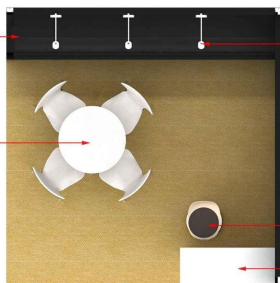

Spotlight
射灯

Bar chair
吧椅

Information desk
咨询台

标配规格:

Equipment list:

1、咨询台1个	1.Information desk x1
2、吧椅1张	2.Bar chair x1
3、木圆桌1张	3.Round table x 1
4、白色椅子4张	4.White chair x4
5、射灯3盏	5.Spotlight x3
6、展示酒柜1个	6.Showcase x1
7、废纸篓1个	7.Trash bin x1
8、500W电源插座1个	8.Socket (500W)