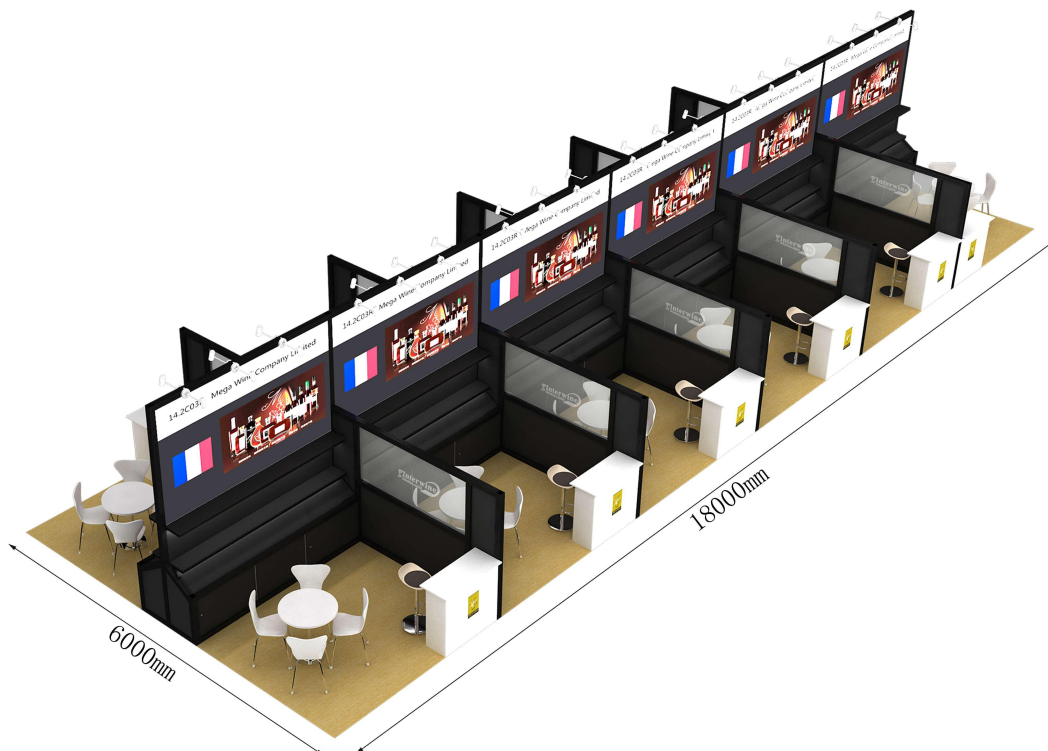

Background wall picture size: 2000x1000 mm
背景墙画面尺寸: 2000x1000 mm

Showcase
展示柜

Round table
洽谈桌

Spotlight
射灯

Bar chair
吧椅

Information desk
咨询台

标配规格:

Equipment list:

1、咨询台1个	1.Information desk x1
2、吧椅1张	2.Bar chair x1
3、木圆桌1张	3.Round table x 1
4、白色椅子4张	4.White chair x4
5、射灯3盏	5.Spotlight x3
6、展示酒柜1个	6.Showcase x1
7、废纸篓1个	7.Trash bin x1
8、500W电源插座1个	8.Socket (500W)